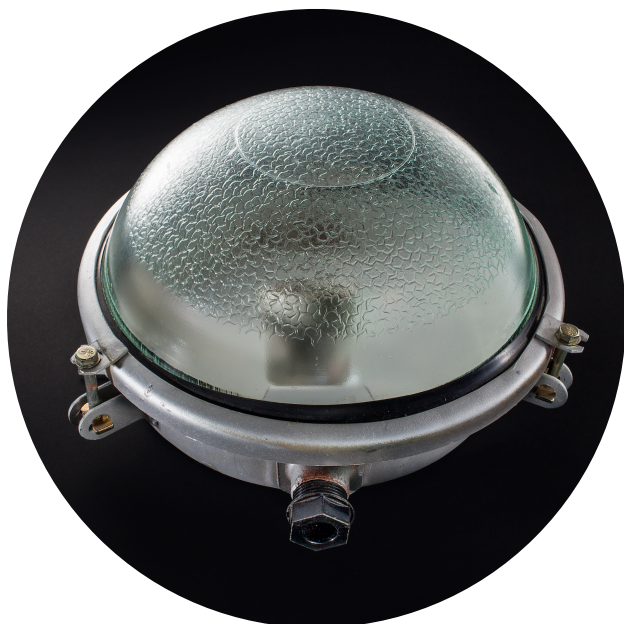

763-954-1943 | fixtelectric@gmail.com | 1618 Central Ave NE, STE 06 Minneapolis MN 55413

Lighting Specification Sheet

UL & cUL File Number: E488919

Diameter: 11.5 in. **Depth:** 6 in. **Weight:** 8lbs.

Moscow Metro

These flush-mounts can be found in the pedestrian tunnels of the Moscow subway system. They are made of stamped steel with a crackle glass dome shade.

Socket Type: E26

Lamp Type: A19

Max Wattage: 15 W (customizable)

Color: Grey Stamped Steel

Canopy: 5 in. Black Canopy
(customizable)

Mounting & Suspension: Wall Mount