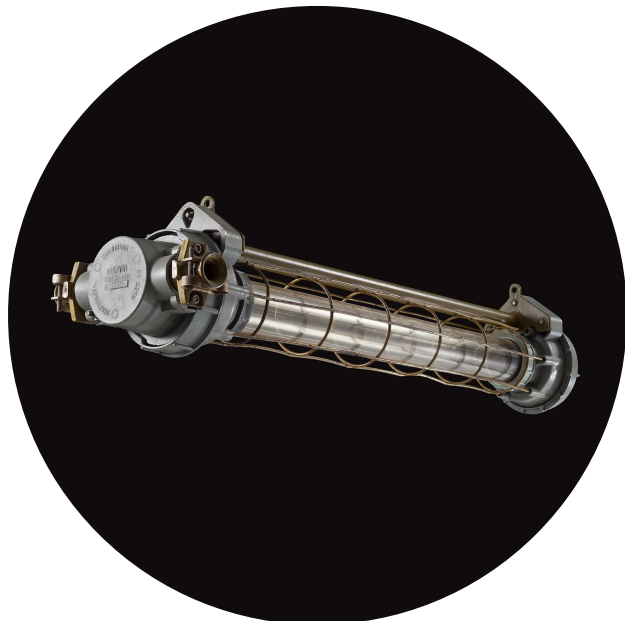

## Lighting Specification Sheet

UL & cUL File Number: E488919

**Length:** 35.5 in. **Diameter:** 10 in.  
**Acrylic Tube Diameter:** 2.5 in.  
**Weight:** Available upon request

## Forestdale Fluorescent

This stout explosion proof mining fluorescent hails from the Ukraine. It features a yellow-tinted acrylic tube, sturdy cast aluminum housing, and a reinforced protective cage.

**Socket Type:** E26

**Lamp Type:** A19

**Max Wattage:** 15 W (customizable)

**Color:** Grey and Industrial Yellow

**Canopy:** 5 in. Black Canopy  
(customizable)

**Mounting & Suspension:** Black  
Chain or Aircraft cable (customizable)